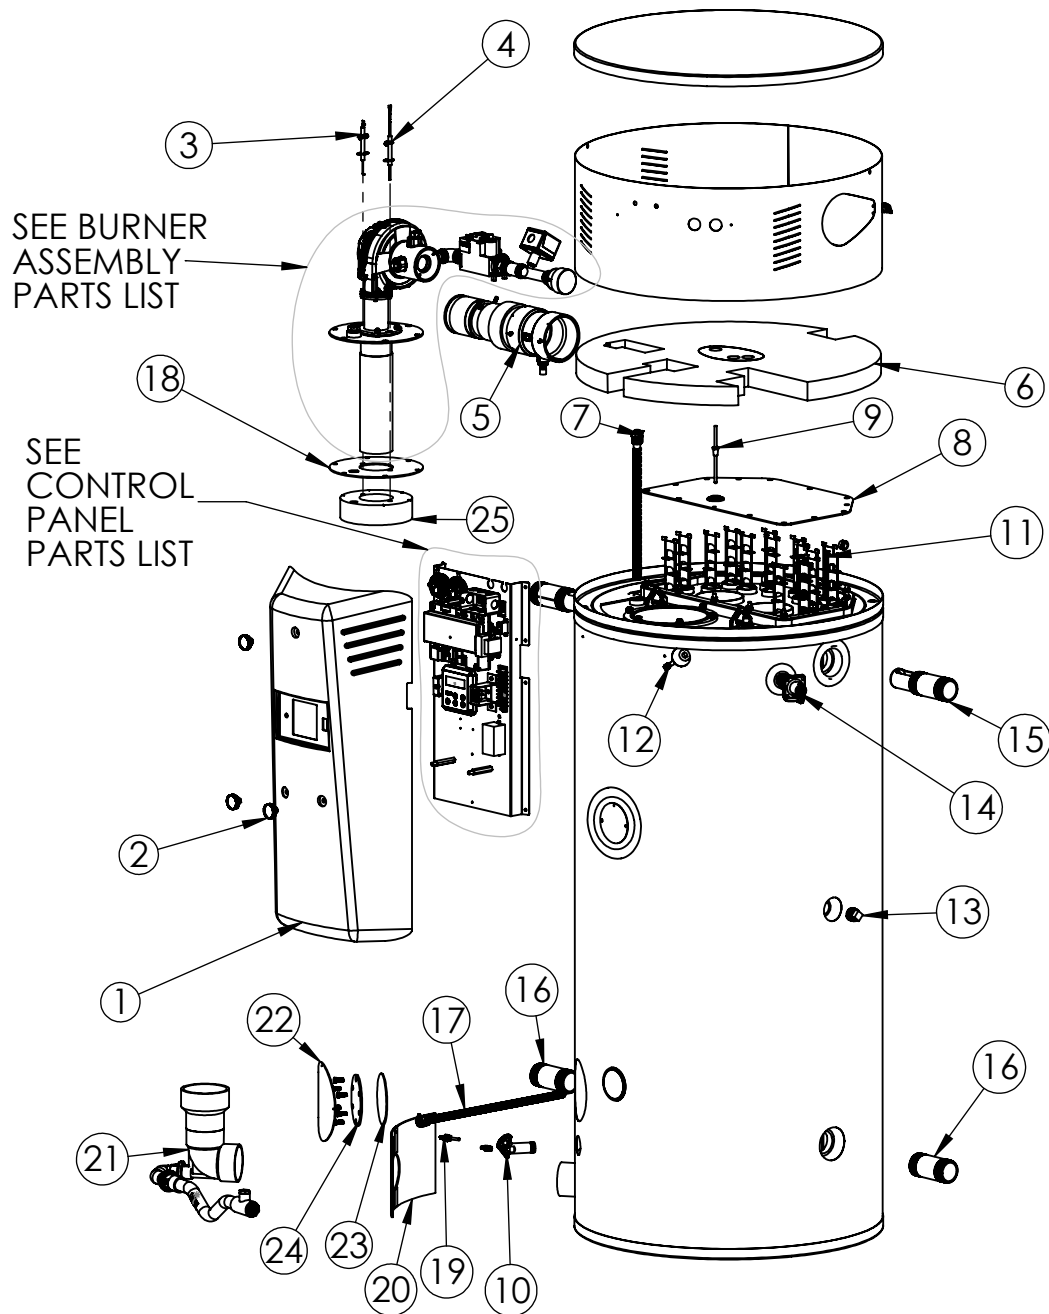

Parts List: OT300-500*2: Tank

For units with serial numbers beginning with 2308 and above

#	Description	Part #
1	Control Panel Cover	17111
2	Knob	19867
3	Flame Rod (w/ gasket)	19853R
4	Hot Surface Igniter (w/ gasket)	19945R
5	Air Intake Assembly	19978
6	Insulation (Tank Top)	18153
7	Powered Anode Rod, 16"	15152
8	Cover Plate (Trans-Chamber 2)	17126
9	Sensor, Second Pass	21599

#	Description	Part #
10	Drain Valve	15590
11	Baffle	16604
12	Tank Temp Sensors (2-in1)	21594
13	Plug, 1", Square head	15297
14	T&P Relief Valve	21785
15	Outlet Pipe Nipple	15407
16	Inlet Pipe Nipple	15340
17	Powered Anode Rod, 20"	15153
18	Gasket, Burner Mount Plate	18216

#	Description	Part #
19	Flue Gas Temp Sensor	21596
20	Trim Plate (2 pcs.)	19419
21	Condensate Elbow Assembly	19986
22	Hand Hole Access Cover	17190
23	Hand Hole Gasket	27015
24	Hand Hole Cover Plate	27030
25	Burner Refractory	18006