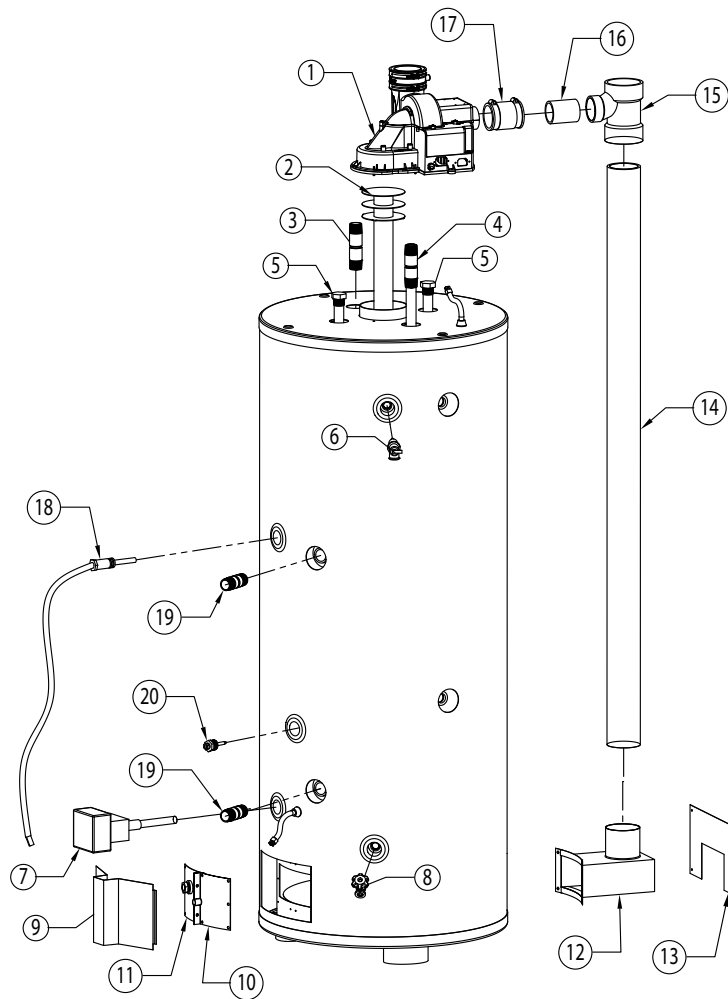

Solar-Gas Hybrid PARTS BREAKDOWN

Applies to both 75 AND 100 GALLON MODELS

#	Item #	Description
1	21670	Blower Assembly
2	16605	Flue Baffle
3	15327	Hot Outlet Nipple
4	15357	Dip Tube
5	15040	Anode Rod (2)
6	21780	T&P Valve
7	19955	Control/Gas Valve (Nat. Gas)
7	19957	Control/Gas Valve (L.P.)
8	15590	Drain Valve
9	17147	Outer Access Door
10	17152	Inner Door, Right Side
11	17154	Inner Door, Left Side
12	17130	Air Intake Boot
13	17142	Trim Plate
14	18240	PVC Pipe, 3" x 62.5"
15	18242	PVC Tee, 3" x 3" x 2"
16	18245	PVC Pipe, 2" x 3"
17	18247	Flex Coupling, 2" x 3.5"
18	21649	Sensor/Eco Harness
19	15330	Coil Nipple, 1" x 3"
20	21597	Sensor Immersion Well (Solar)

#	Item #	Description
	20139	Burner (Complete Nat. Gas)
	20140	Burner (Complete L.P.)
1	20063	Burner Plate
2	20058	Main Burner Tube (Nat. Gas)
2	20059	Main Burner Tube (L.P.)
3	20022	Ignitor and Flame Sensor Assembly
4	20091	Orifice - Natural Gas
4	20092	Orifice - LP