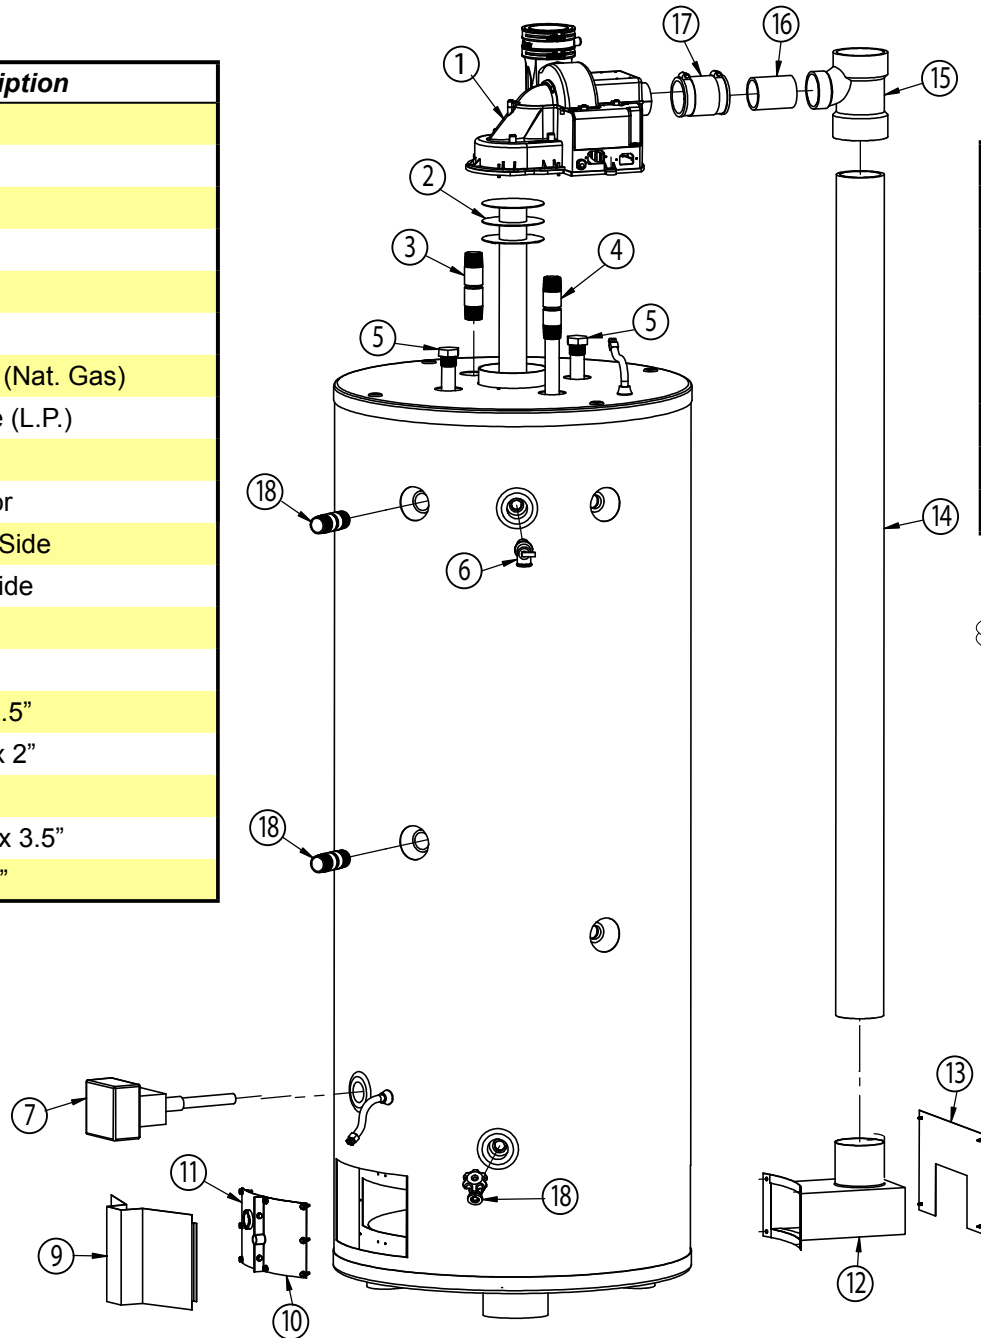

ezFIT Combi-Twin PARTS BREAKDOWN

Applies to both 75 AND 100 GALLON MODELS

#	Item #	Description
1	21670	Blower Assembly
2	16605	Flue Baffle
3	15327	Hot Outlet Nipple
4	15357	Dip Tube
5	15040	Anode Rod (2)
6	21780	T&P Valve
7	19950	Control/Gas Valve (Nat. Gas)
7	19952	Control/Gas Valve (L.P.)
8	15590	Drain Valve
9	17147	Outer Access Door
10	17152	Inner Door, Right Side
11	17154	Inner Door, Left Side
12	17130	Air Intake Boot
13	17142	Trim Plate
14	18240	PVC Pipe, 3" x 62.5"
15	18242	PVC Tee, 3" x 3" x 2"
16	18245	PVC Pipe, 2" x 3"
17	18247	Flex Coupling, 2" x 3.5"
18	15330	Coil Nipple, 1" x 3"

#	Item #	Description
	20139	Burner (Complete Nat. Gas)
	20140	Burner (Complete L.P.)
1	20063	Burner Plate
2	20058	Main Burner Tube (Nat. Gas)
2	20059	Main Burner Tube (L.P.)
3	20022	Ignitor and Flame Sensor Assembly
4	20091	Orifice - Natural Gas
4	20092	Orifice - LP