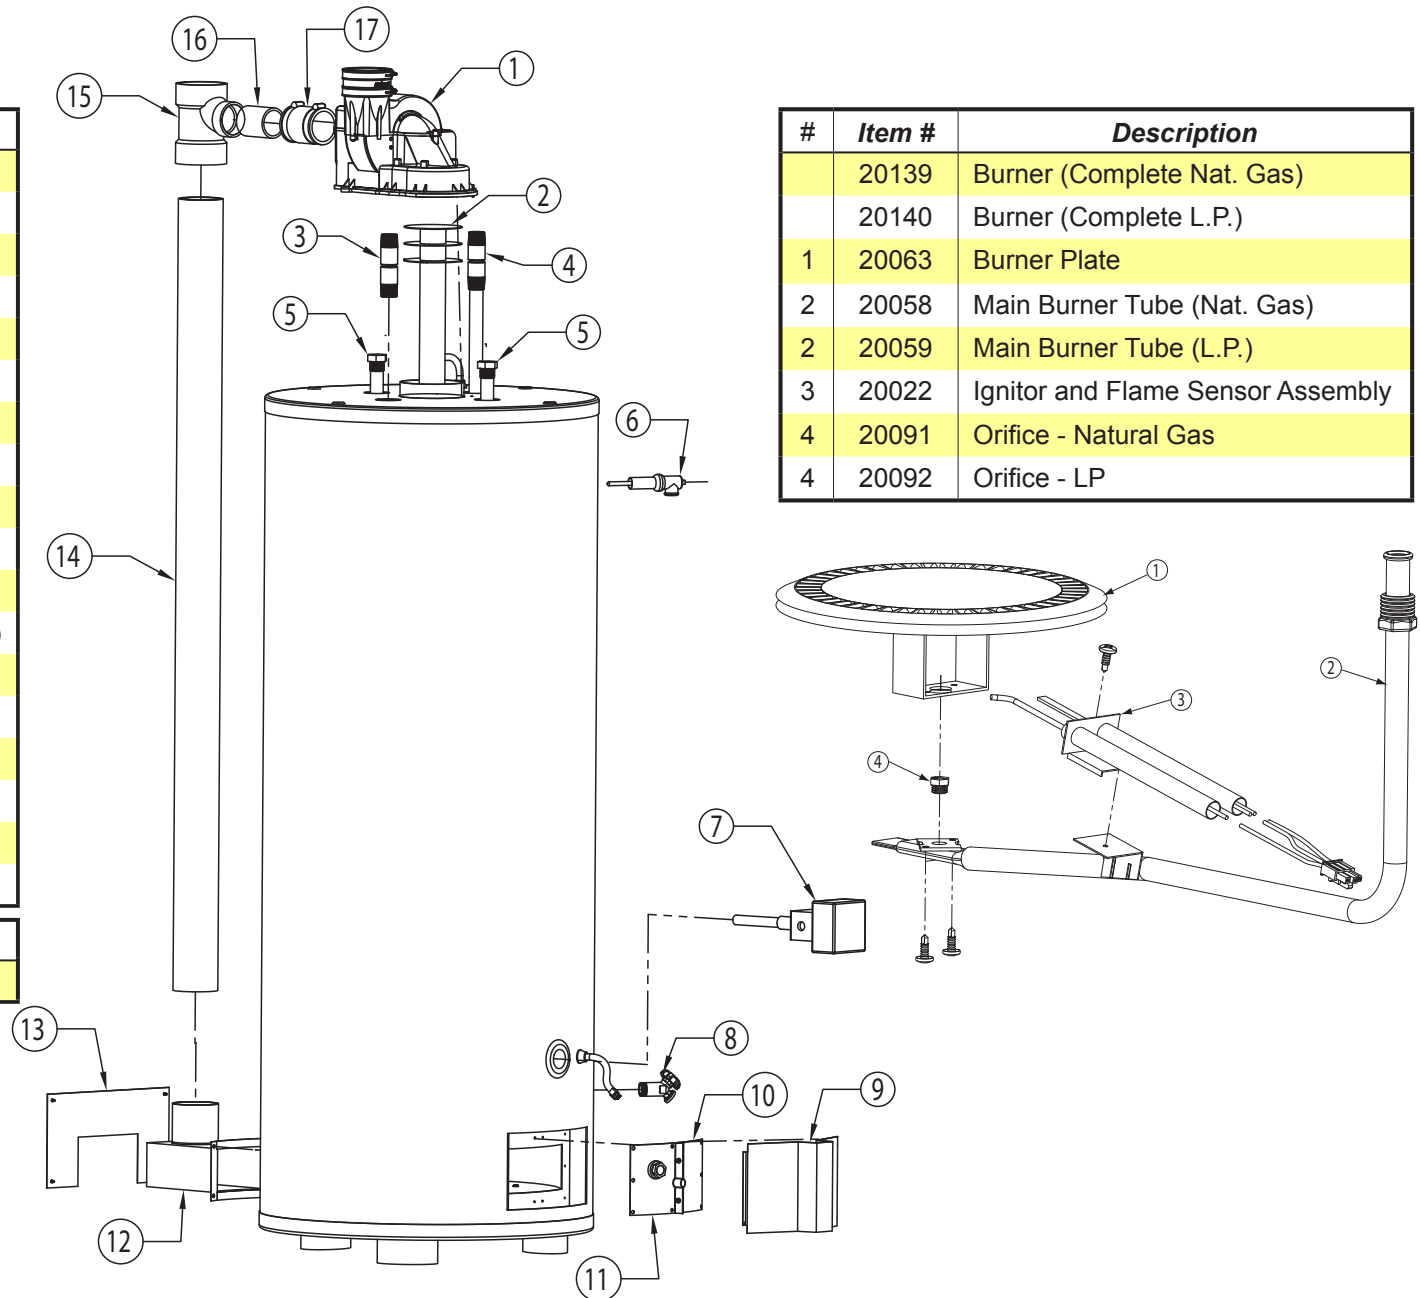

# ***ezFIT* POWER DIRECT VENT PARTS BREAKDOWN**

## **Applies to both 75 AND 100 GALLON MODELS**

#	Item #	Description
1	21670	Blower Assembly
2	16605	Flue Baffle
3	15327	Hot Outlet Nipple
4	15357	Dip Tube
5	15040	Anode Rod (2)
6	21780	T&P Valve
7	19950	Control/Gas Valve (Nat. Gas)
7	19952	Control/Gas Valve (L.P.)
8	15590	Drain Valve
9	17147	Outer Access Door
10	17152	Inner Door, Right Side
11	17154	Inner Door, Left Side (w/Sight Port)
12	17130	Air Intake Boot
13	17142	Trim Plate
14	18240	PVC Pipe, 3" x 62.5"
15	18242	PVC Tee, 3" x 3" x 2"
16	18245	PVC Pipe, 2" x 3"
17	18247	Flex Coupling, 2" x 3.5"

#	Item #	Optional Equipment
	35105	Concentric Vent Kit 3"

#	Item #	Description
	20139	Burner (Complete Nat. Gas)
	20140	Burner (Complete L.P.)
1	20063	Burner Plate
2	20058	Main Burner Tube (Nat. Gas)
2	20059	Main Burner Tube (L.P.)
3	20022	Ignitor and Flame Sensor Assembly
4	20091	Orifice - Natural Gas
4	20092	Orifice - LP