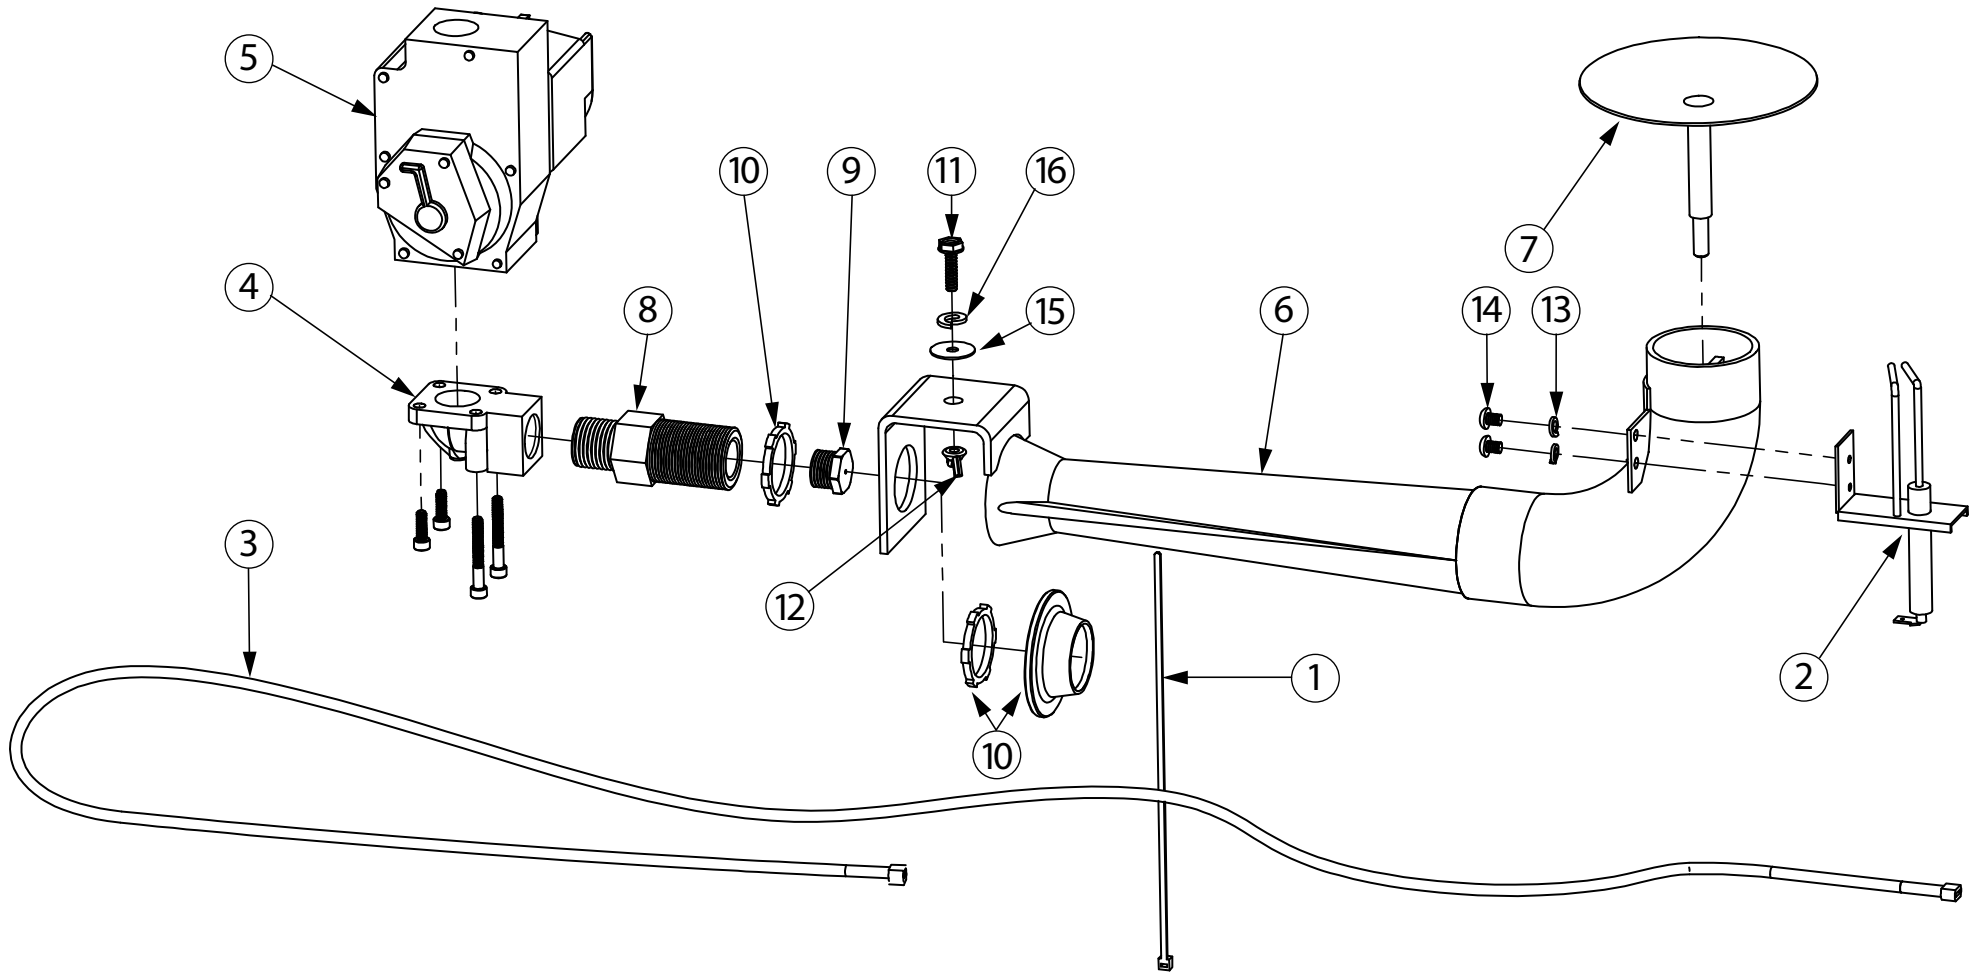

EZ 100-199LP Direct Spark Burner Parts Breakdown

Water heater parts and control panel parts are listed on their own ***Parts Finders***.

#	Item #	Description	#	Item #	Description
1	17347	Zip Tie, 7.5" UL94V-0	9	20090	Orifice
2	20027	Igniter, Direct, ezFIT PSE-BK1	10	20100	Air Deflector w/2 Lock Nuts
3	20029	Ignition Cable	11	25010	Bolt, SLT Hex Washer, 10-24 x 3/4"
4	20032	Flange Assembly, Honeywell 393690-13	12	25012	Wing Nut, 10-24
5	20045	Gas Valve, LP, VR8305P2224	13	25087	Lock Washer, #10
6	20065	Burner, 200M Venturi, 18"	14	25110	Screw, Button Head, 10-32 x 1/4"
7	20076	Flame Spreader, 6"	15	25120	Washer, Zinc, 3/16" x 3/4"
8	20085	Orifice Holder	16	25102	Lock Washer, Zinc, 1/4"