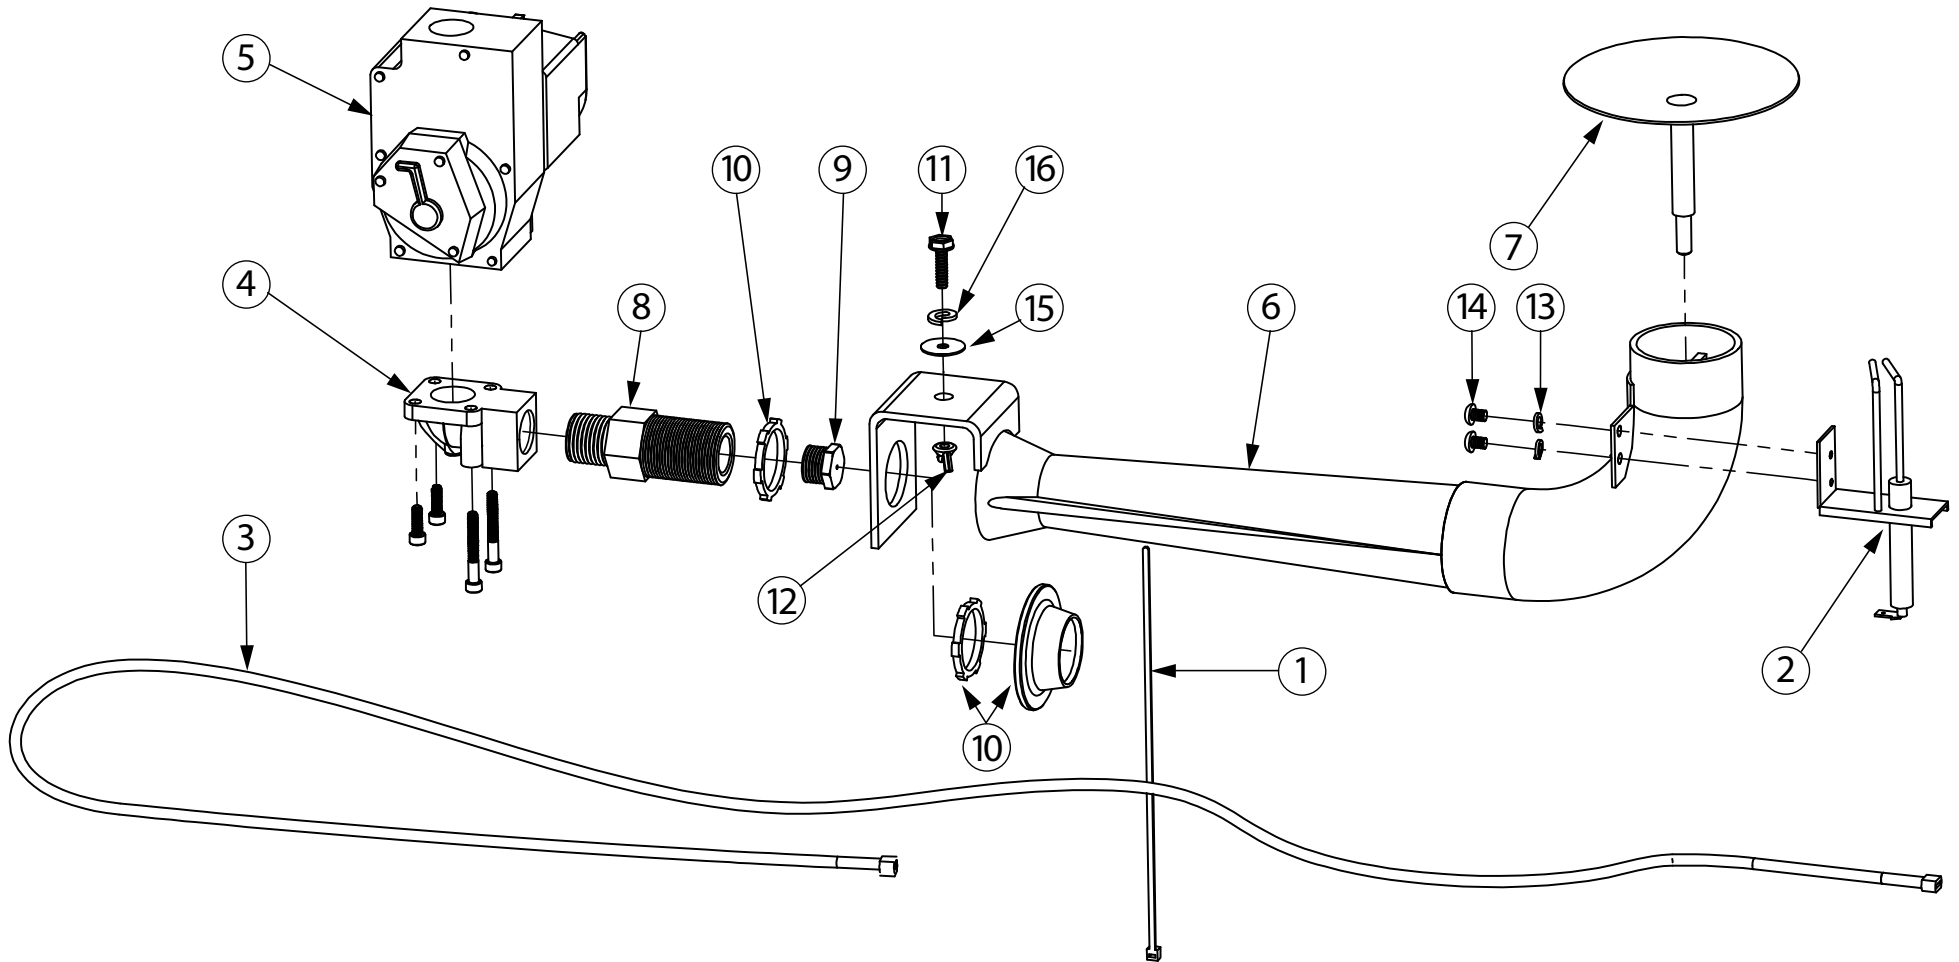

# EZ80-156LP DIRECT SPARK BURNER PARTS BREAKDOWN

Water heater parts and control panel parts are listed on their own ***Parts Finders***.

#	Item #	Description	#	Item #	Description
1	17347	Zip Tie, 7.5" UL94V-0	9	20090	Orifice
2	20027	Igniter, Direct, ezFIT PSE-BK1	10	20100	Air Deflector w/2 Lock Nuts
3	20029	Ignition Cable	11	25010	Bolt, SLT Hex Washer, 10-24 x 3/4"
4	20032	Flange Assembly, Honeywell 393690-13	12	25012	Wing Nut, 10-24
5	20045	Gas Valve, LP, VR8305P2224	13	25087	Lock Washer, #10
6	20066	Burner, 120M Venturi, 15"	14	25110	Screw, Button Head, 10-32 x 1/4"
7	20080	Flame Spreader, 4"	15	25120	Washer, Zinc, 3/16" x 3/4"
8	20085	Orifice Holder	16	25102	Lock Washer, Zinc, 1/4"