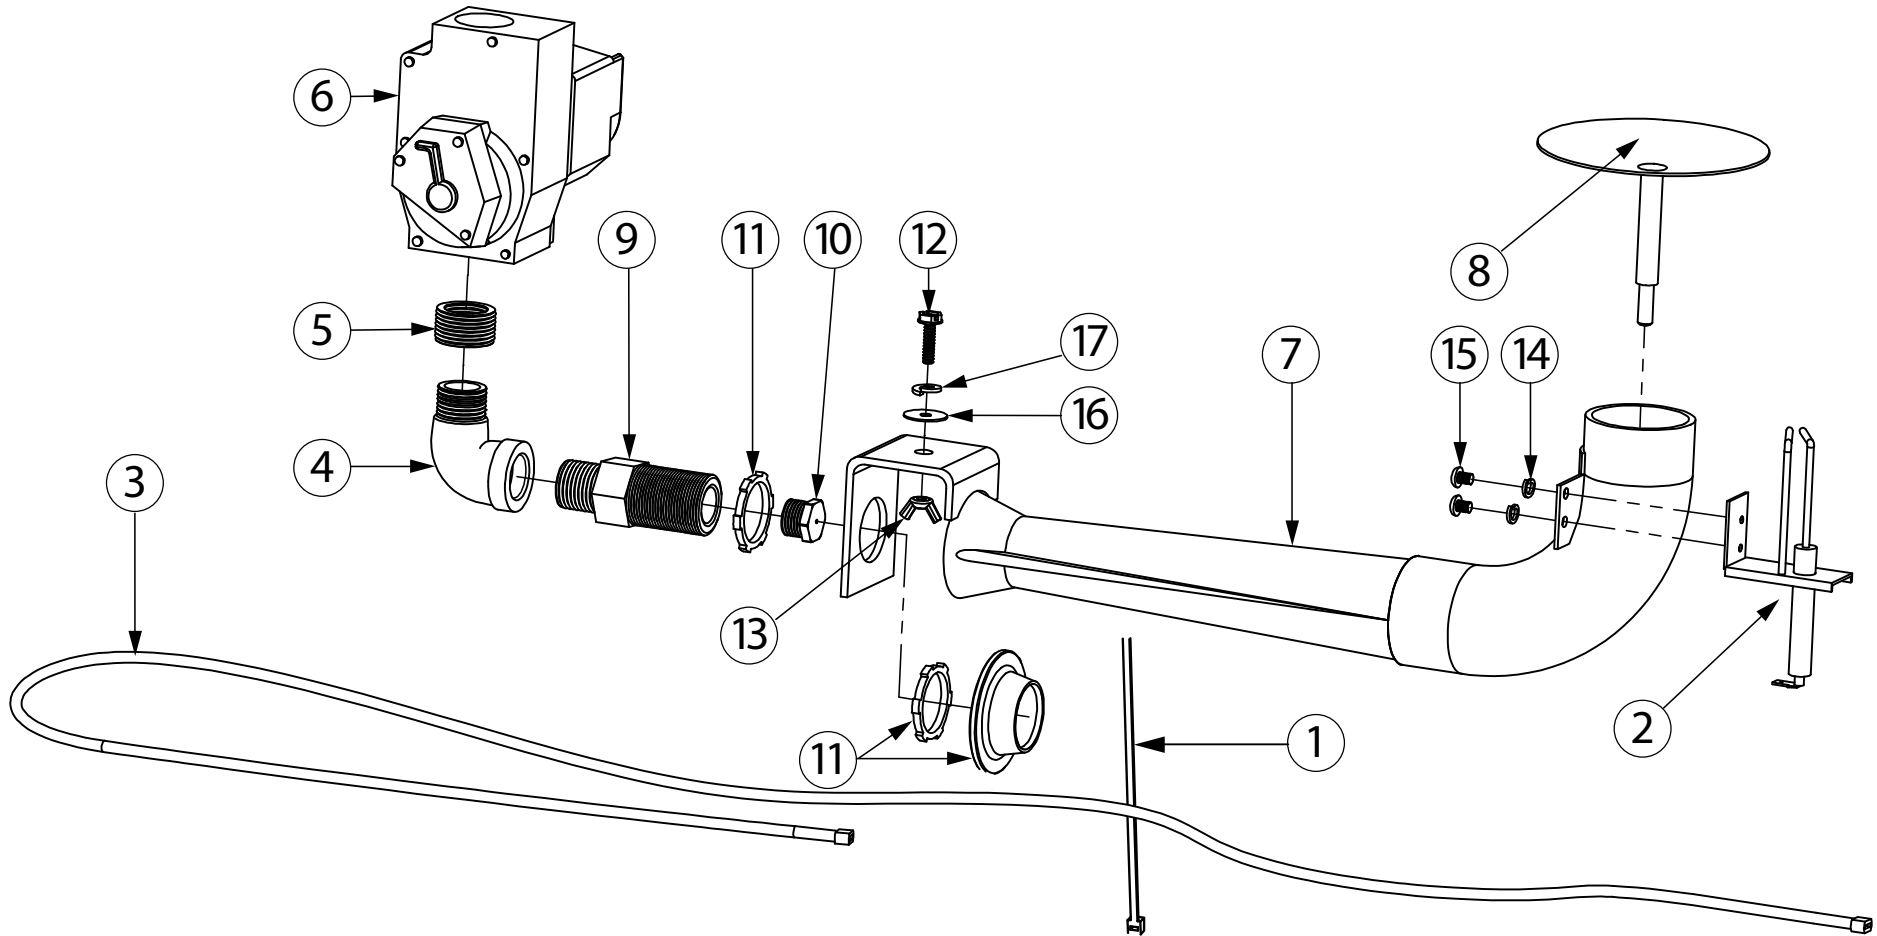

# EZ80-156N DIRECT SPARK BURNER PARTS BREAKDOWN

Water heater parts and control panel parts are listed on their own ***Parts Finders***.

#	Item #	Description	#	Item #	Description
1	17347	Zip Tie, 7.5" UL94V-0	10	20090	Orifice
2	20027	Igniter, Direct, ezFIT PSE-BK1	11	20100	Air Deflector w/2 Lock Nuts
3	20029	Ignition Cable	12	25010	Bolt, SLT Hex Washer, 10-24 x 3/4"
4	20030	90° Elbow, 1/2" MNPT x 1/2" FNPT	13	25012	Wing Nut, 10-24
5	20035	Reducer, 3/4" MNPT x 1/2" FNPT	14	25087	Lock Washer, #10
6	20041	Gas Valve, Natural Gas, VR8305P4279	15	25110	Screw, Button Head, 10-32 x 1/4"
7	20066	Burner 120M Venturi, 15"	16	25120	Washer, Zinc, 3/16" x 3/4"
8	20080	Flame Spreader, 4"	17	25102	Lock Washer, Zinc, 1/4"
9	20085	Orifice Holder			