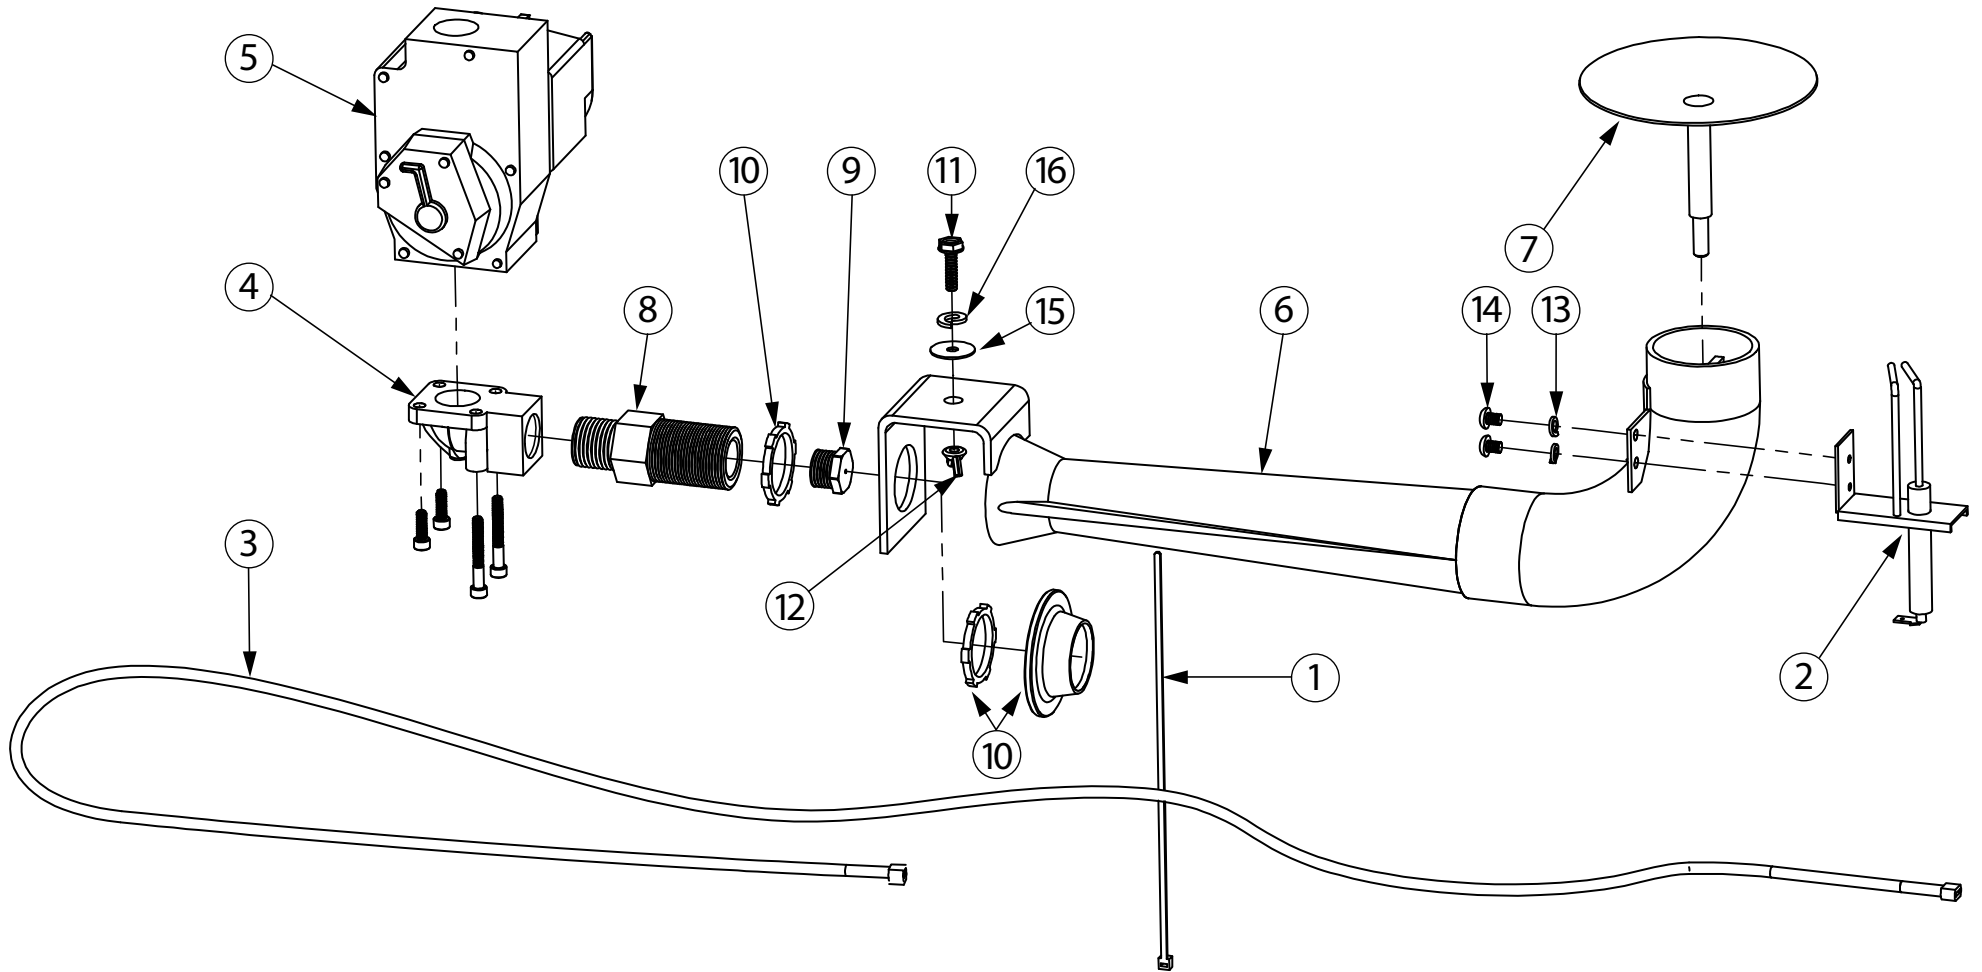

ez75-135LP DIRECT SPARK BURNER PARTS BREAKDOWN

Water heater parts and control panel parts are listed on their own ***Parts Finders***.

#	Item #	Description	#	Item #	Description
1	17347	Zip Tie, 7.5" UL94V-0	9	20090	Orifice
2	20027	Igniter, Direct, ezFIT PSE-BK1	10	20100	Air Deflector w/2 Lock Nuts
3	20029	Ignition Cable	11	25010	Bolt, SLT Hex Washer, 10-24 x 3/4"
4	20032	Flange Assembly, Honeywell 393690-13	12	25012	Wing Nut, 10-24
5	20045	Gas Valve, LP, VR8305P2224	13	25087	Lock Washer, #10
6	20066	Burner, 120M Venturi, 15"	14	25110	Screw, Button Head, 10-32 x 1/4"
7	20080	Flame Spreader, 4"	15	25120	Washer, Zinc, 3/16" x 3/4"
8	20085	Orifice Holder	16	25102	Lock Washer, Zinc, 1/4"