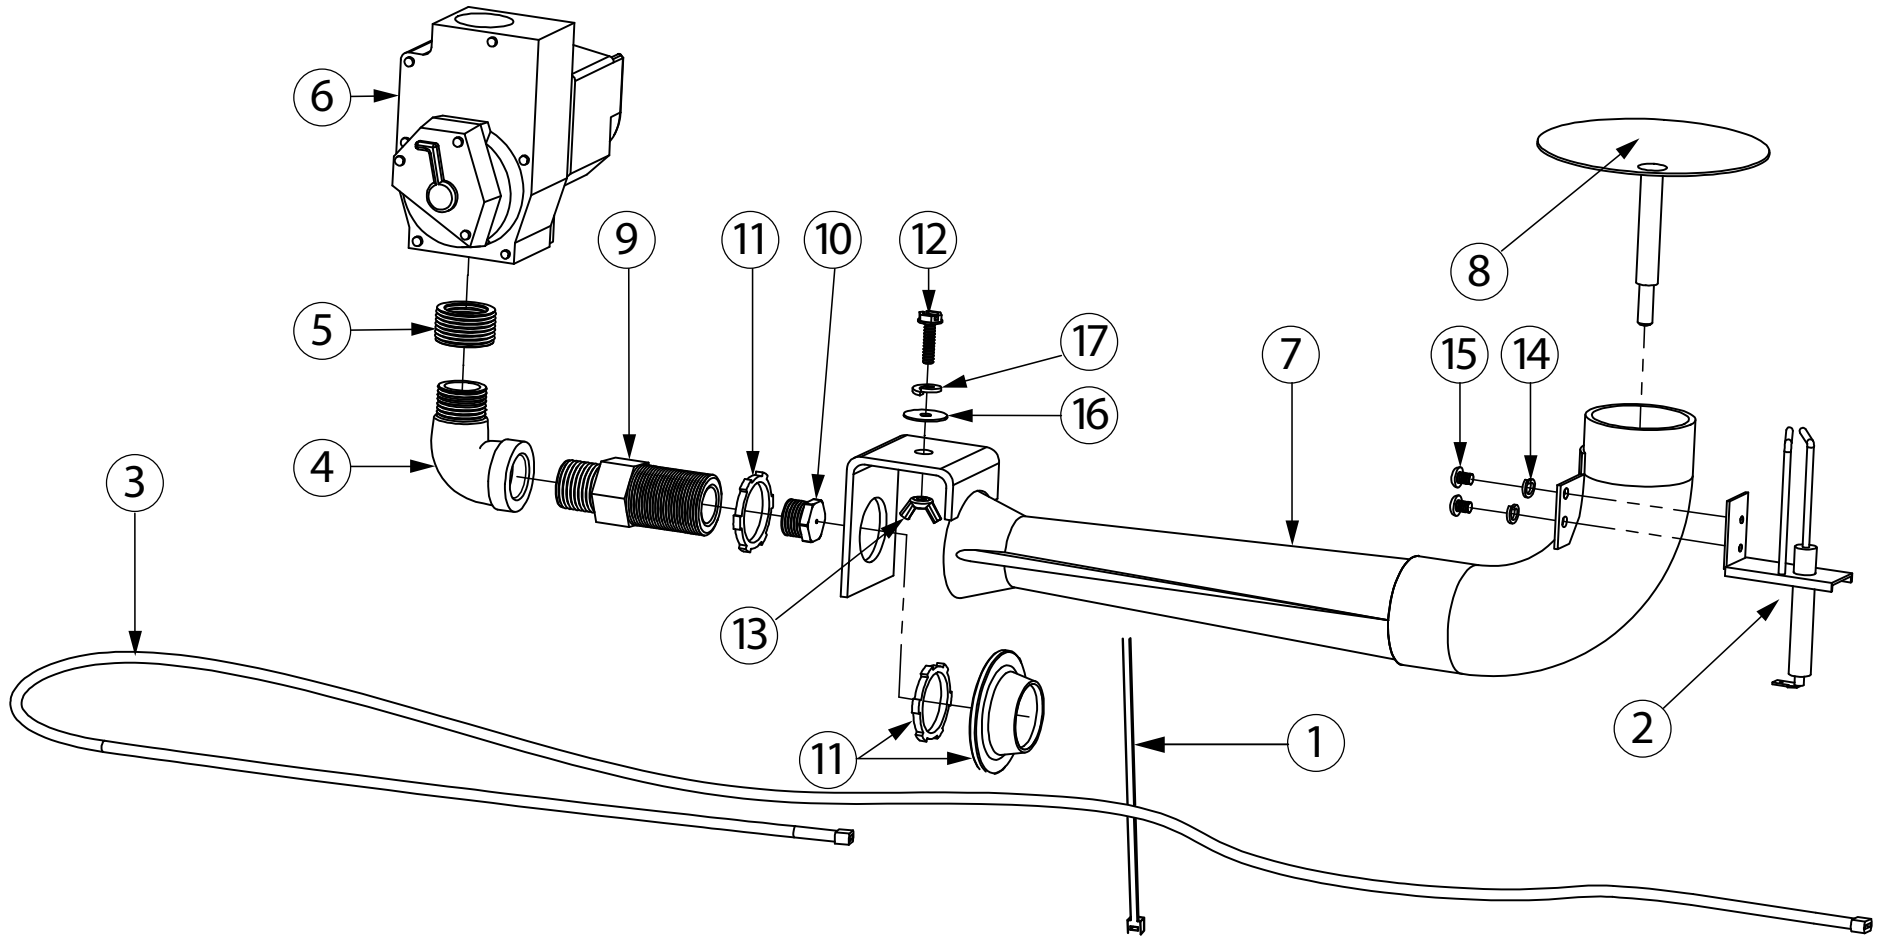

ez75-135N DIRECT SPARK BURNER PARTS BREAKDOWN

Water heater parts and control panel parts are listed on their own Parts Finders.

#	Item #	Description	#	Item #	Description
1	17347	Zip Tie, 7.5" UL94V-0	10	20090	Orifice
2	20027	Igniter, Direct, ezFIT PSE-BK1	11	20100	Air Deflector w/2 Lock Nuts
3	20029	Ignition Cable	12	25010	Bolt, SLT Hex Washer, 10-24 x 3/4"
4	20030	90° Elbow, 1/2" MNPT x 1/2" FNPT	13	25012	Wing Nut, 10-24
5	20035	Reducer, 3/4" MNPT x 1/2" FNPT	14	25087	Lock Washer, #10
6	20041	Gas Valve, Natural Gas, VR8305P4279	15	25110	Screw, Button Head, 10-32 x 1/4"
7	20066	Burner 120M Venturi, 15"	16	25120	Washer, Zinc, 3/16" x 3/4"
8	20080	Flame Spreader, 4"	17	25102	Lock Washer, Zinc, 1/4"
9	20085	Orifice Holder			