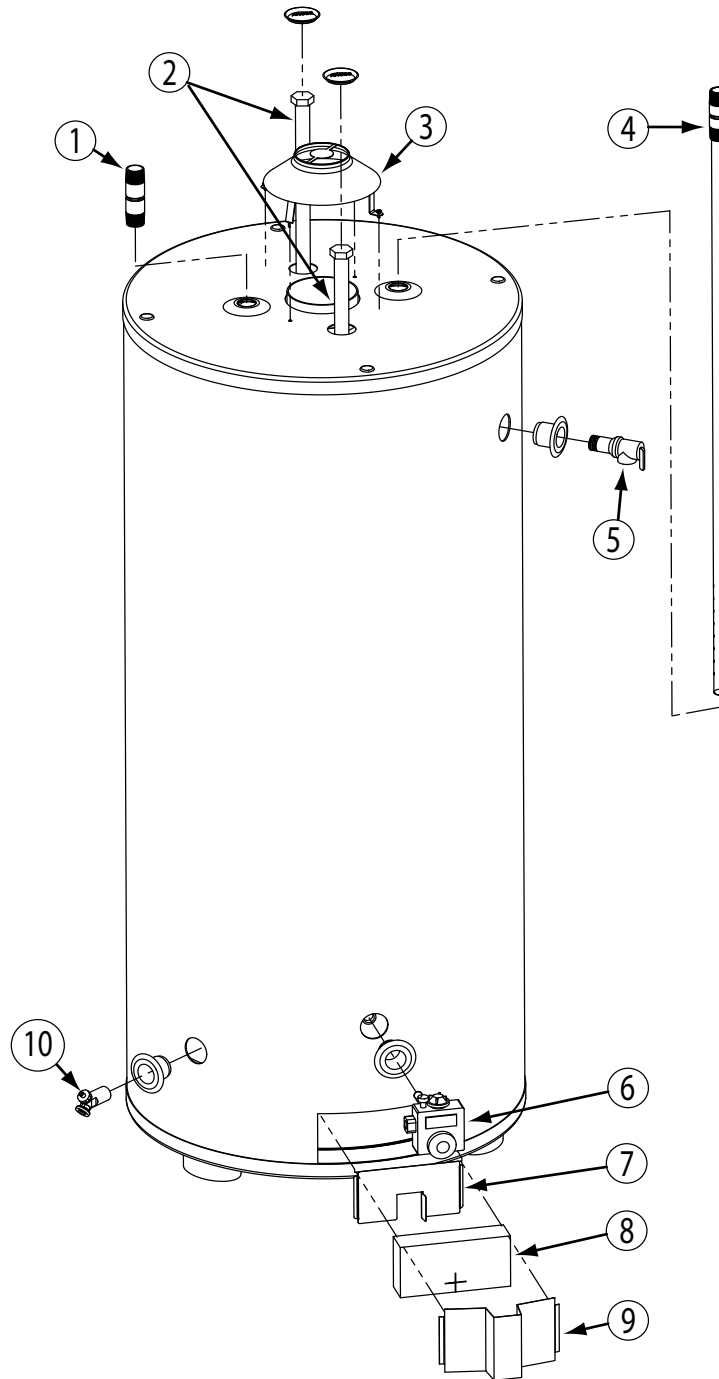

EZFIT EZ100-76 PARTS BREAKDOWN

#	Item #	Description
1	15327	Hot Outlet Nipple
2	15040	Anode Rods
3	17110	Draft Hood
4	15357	Dip Tube
5	21780	T&P Relief Valve
6	20037	Combo Valve/Therm - Nat Gas
6	20039	Combo Valve/Therm - LP
7	17155	Inner Access Door
8	18162	Insulation
9	17157	Outer Access Door
10	15590	Drain Valve

#	Item #	Description
11	20063	Burner
12	20042	Pilot Kit
13	20062	Main Burner Tube
14	20105	Pilot Tube
15	20038	Thermocouple
16	20091	Orifice - Natural Gas
16	20092	Orifice - LP