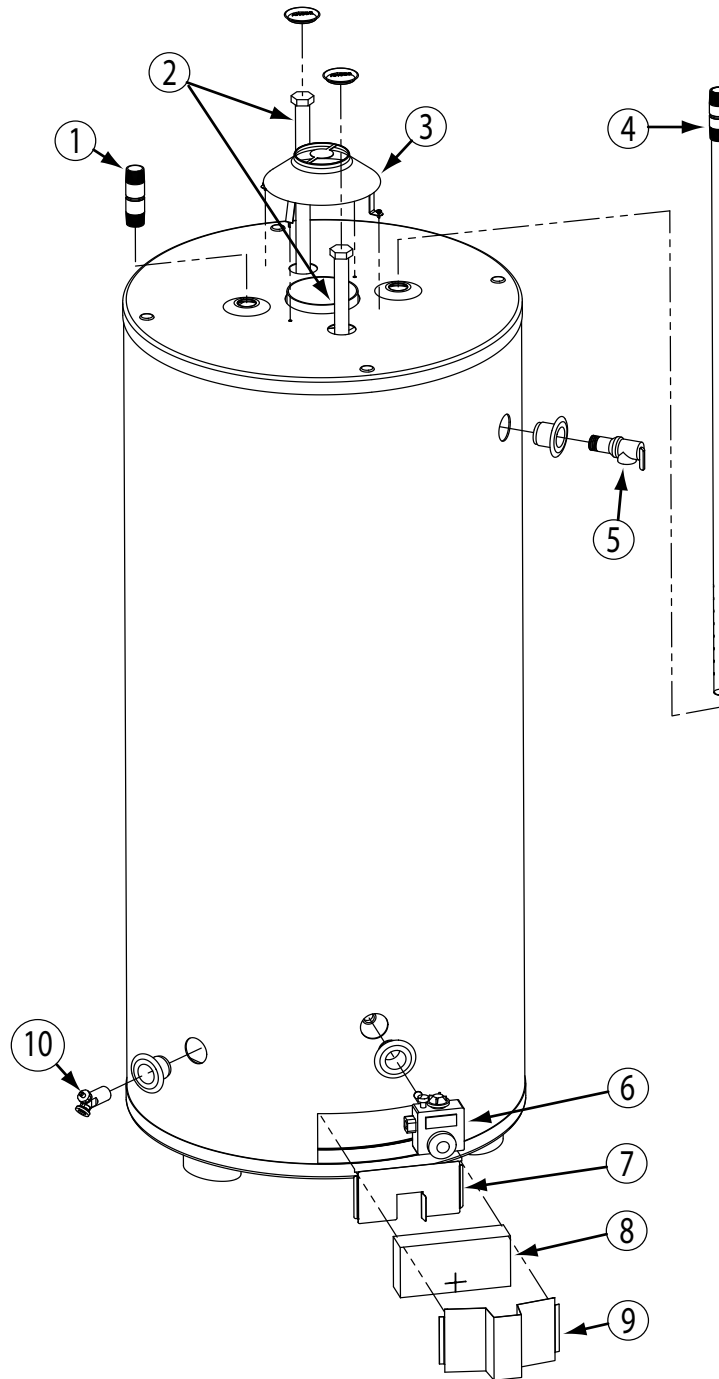

# EZFIT EZ75-76 PARTS BREAKDOWN

#	Item #	Description
1	15327	Hot Outlet Nipple
2	15040	Anode Rods
3	17110	Draft Hood
4	15357	Dip Tube
5	21780	T&P Relief Valve
6	20037	Combo Valve/Therm - Nat Gas
6	20039	Combo Valve/Therm - LP
7	17155	Inner Access Door
8	18162	Insulation
9	17157	Outer Access Door
10	15590	Drain Valve

#	Item #	Description
11	20063	Burner
12	20042	Pilot Kit
13	20062	Main Burner Tube
14	20105	Pilot Tube
15	20038	Thermocouple
16	20091	Orifice - Natural Gas
16	20092	Orifice - LP